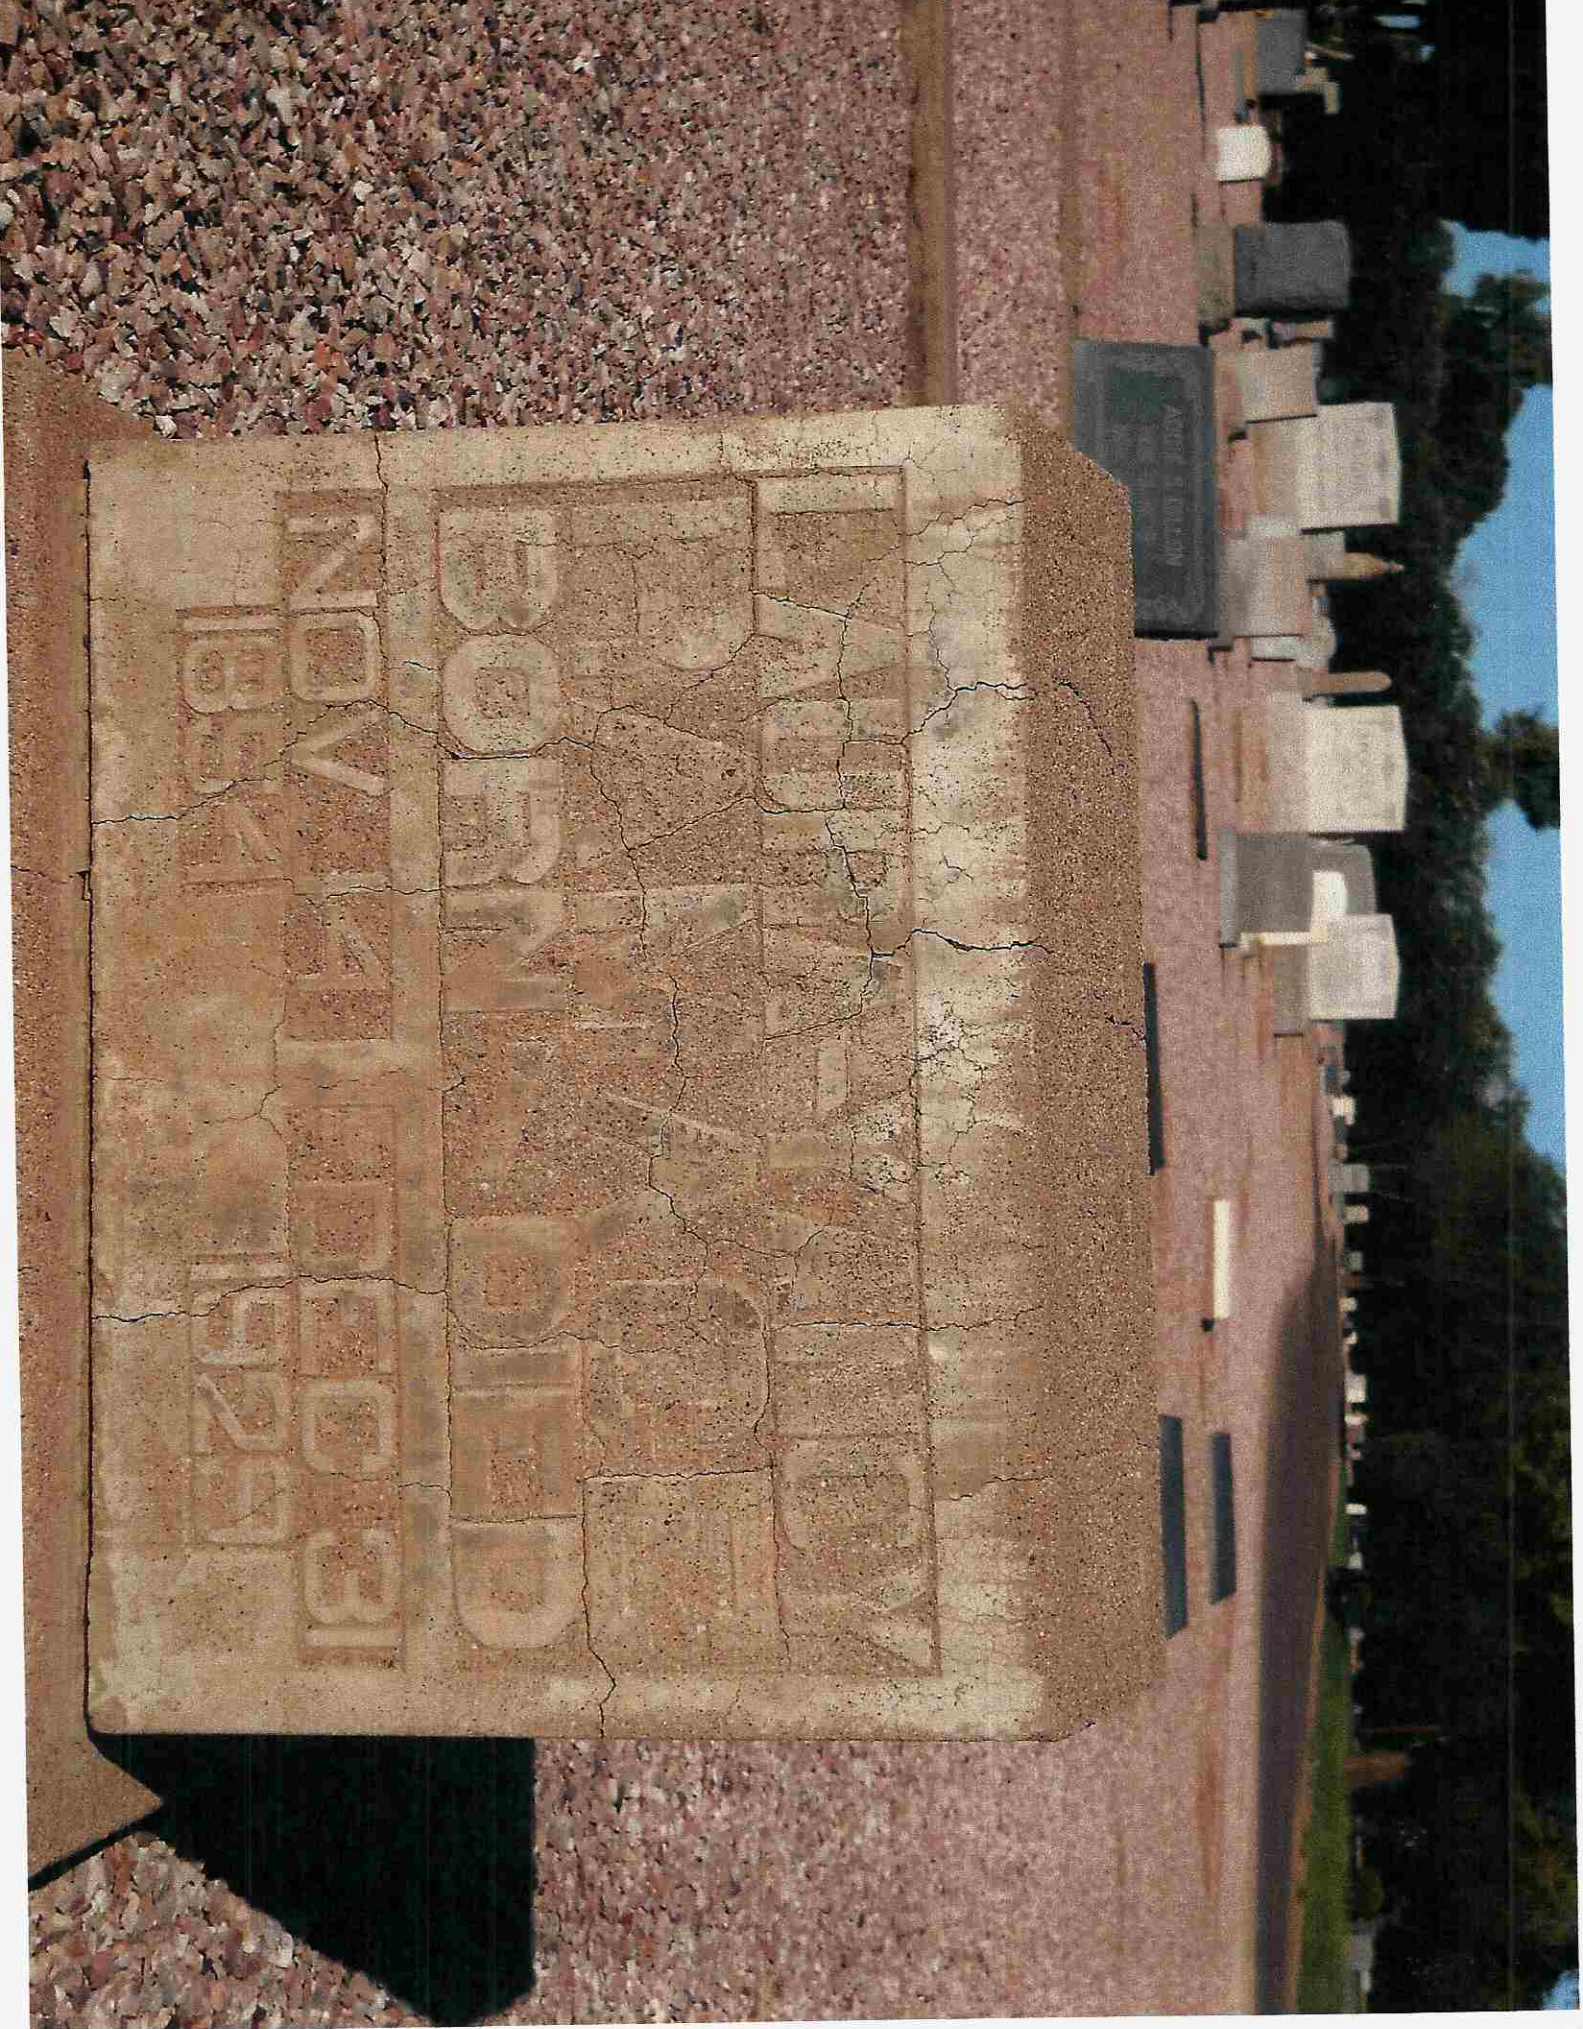

GLENDALE MEMORIAL PARK

FATHER
HENRY A
1864—1947

YANCY

MOTHER

ZELULIA E
1870—1951

Brother to Henry A.
Yaney

Son of Henry A. Yancy

Son of Luther S. Yancy Sr