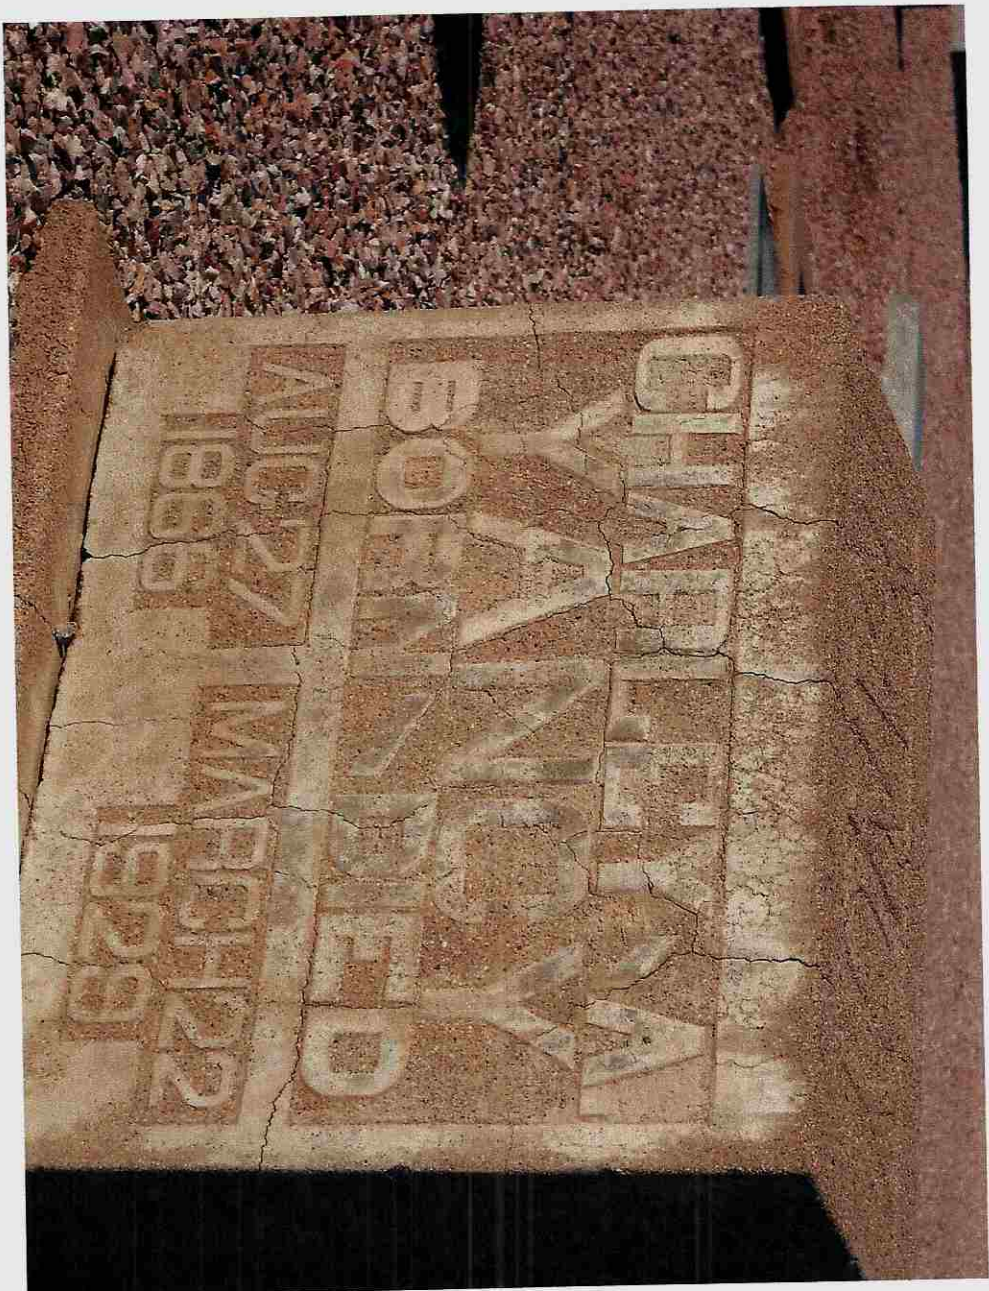

GLENDALE MEMORIAL PARK

FATHER
HENRY A
1864—1947

YANCY

MOTHER

ZELULIA E
1870—1951

Brother to Henry A.
Yaney

Son of Henry A. Yancy

Son of Luther S. Yancy Sr