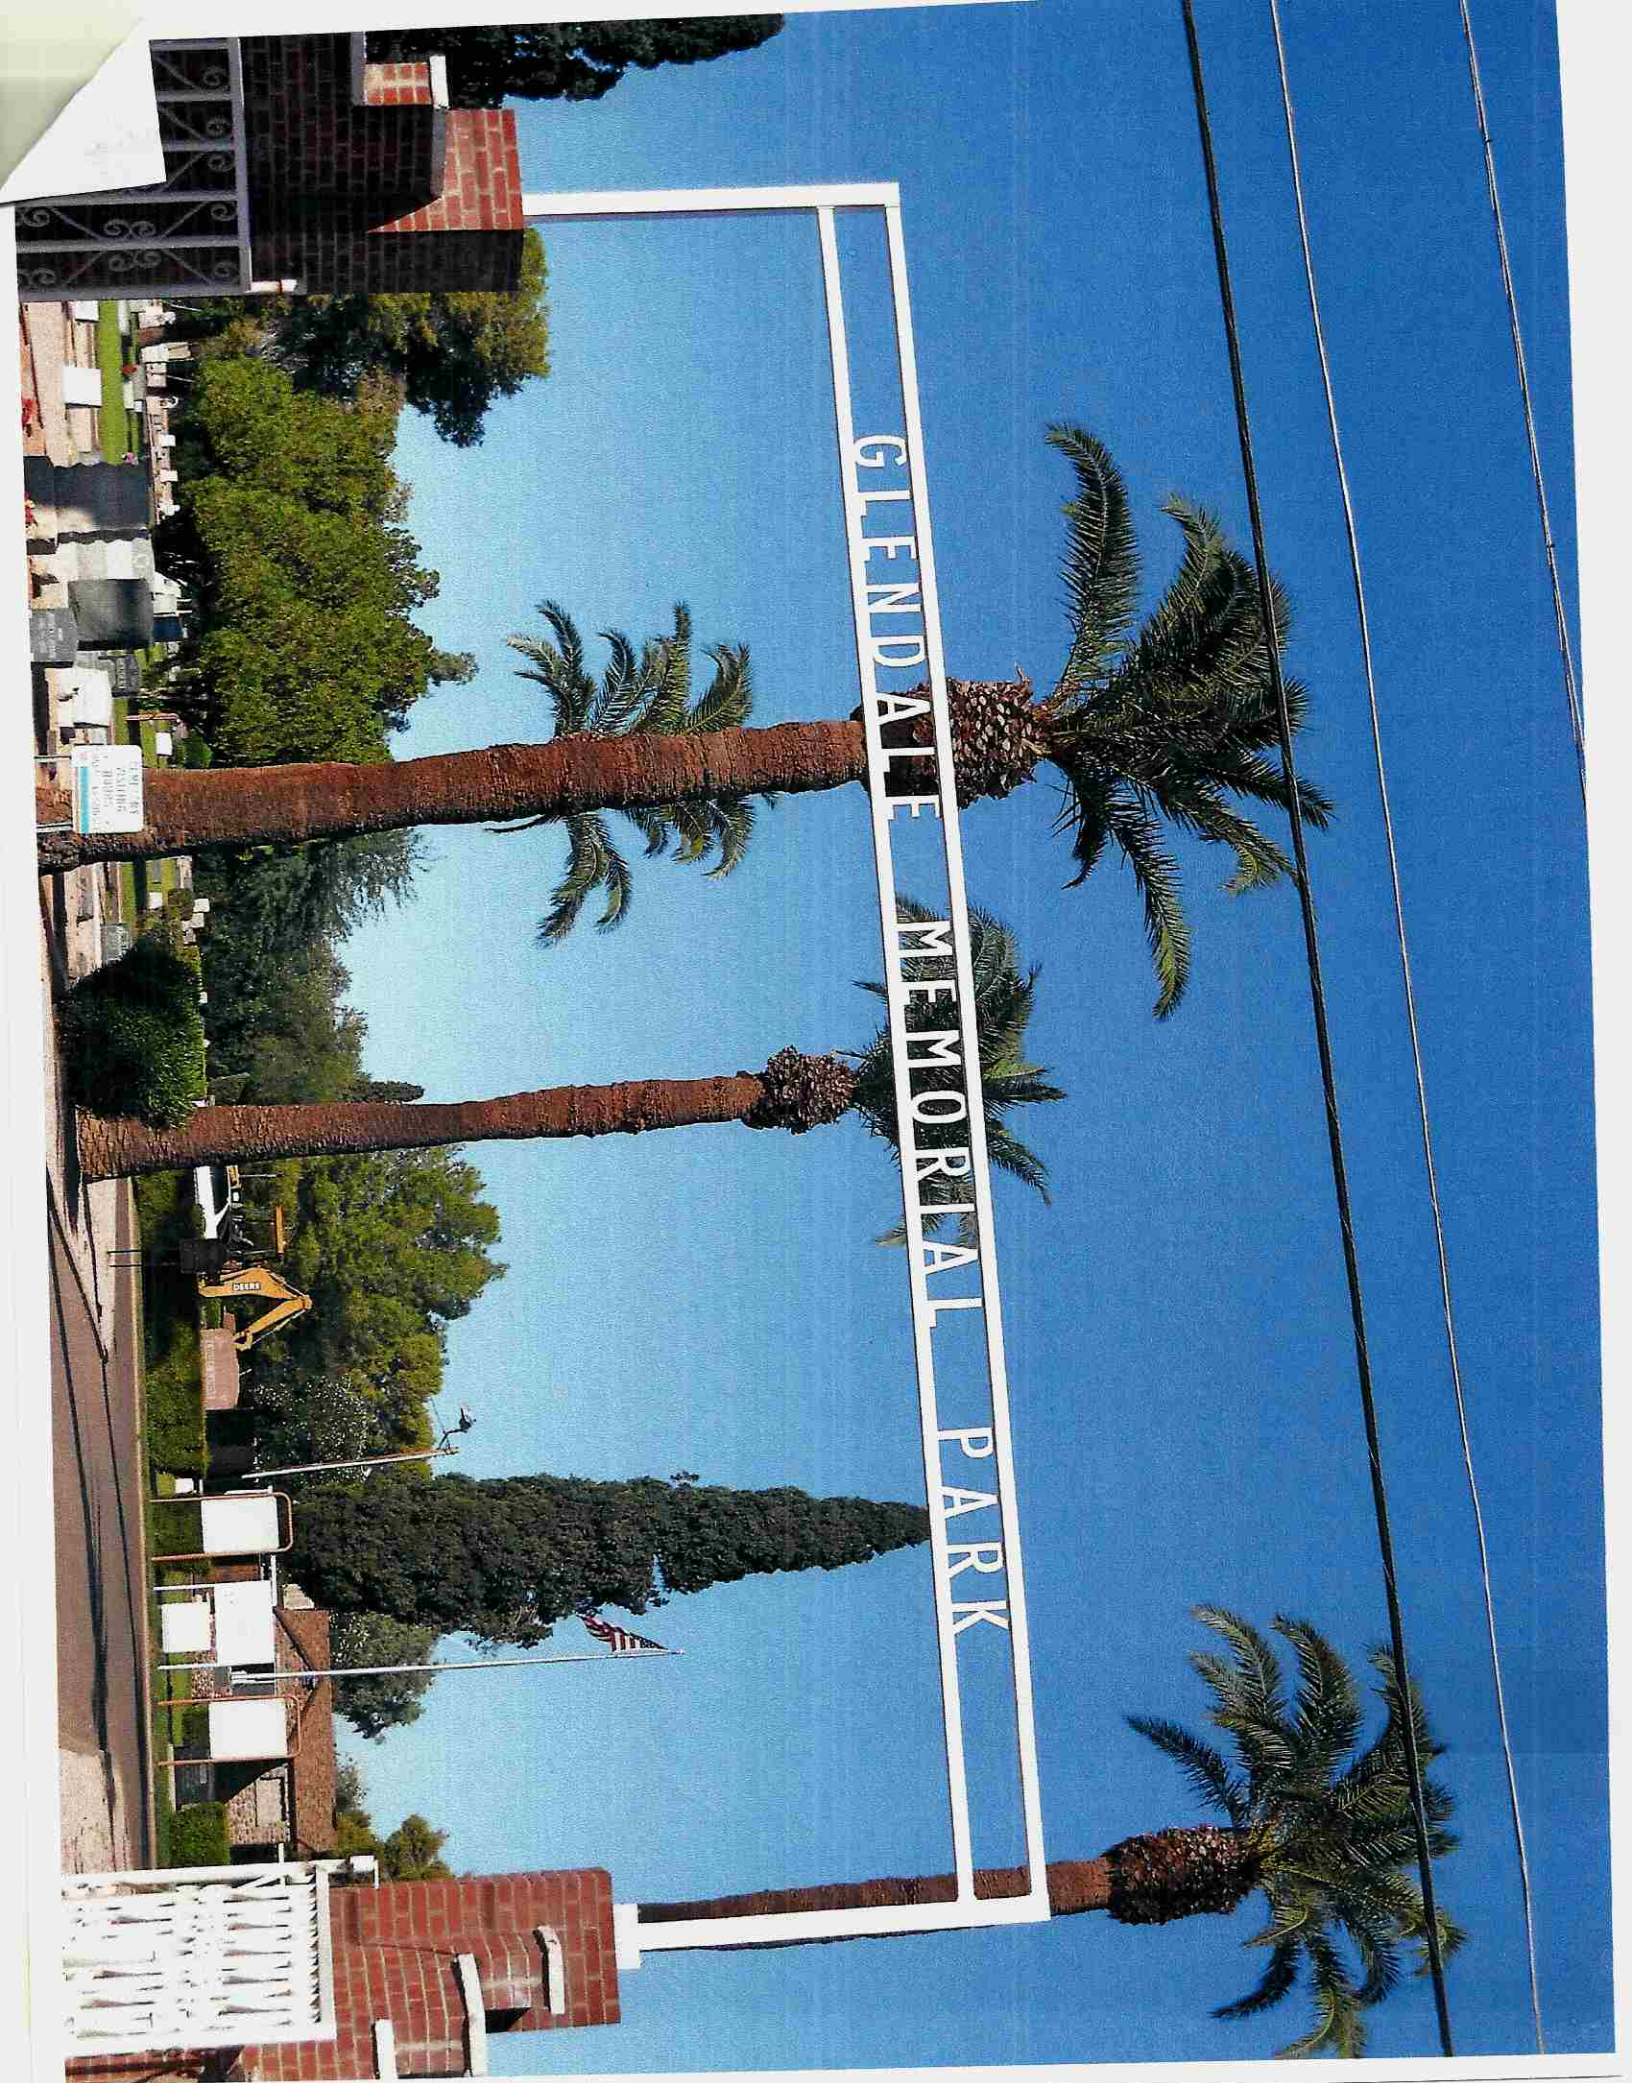

GLENDALE MEMORIAL PARK

FATHER
HENRY A
1864—1947

YANCY

MOTHER

ZELULIA E
1870—1951

Brother to Henry A.
Yaney

Son of Henry A. Yancy

Son of Luther S. Yancy Sr