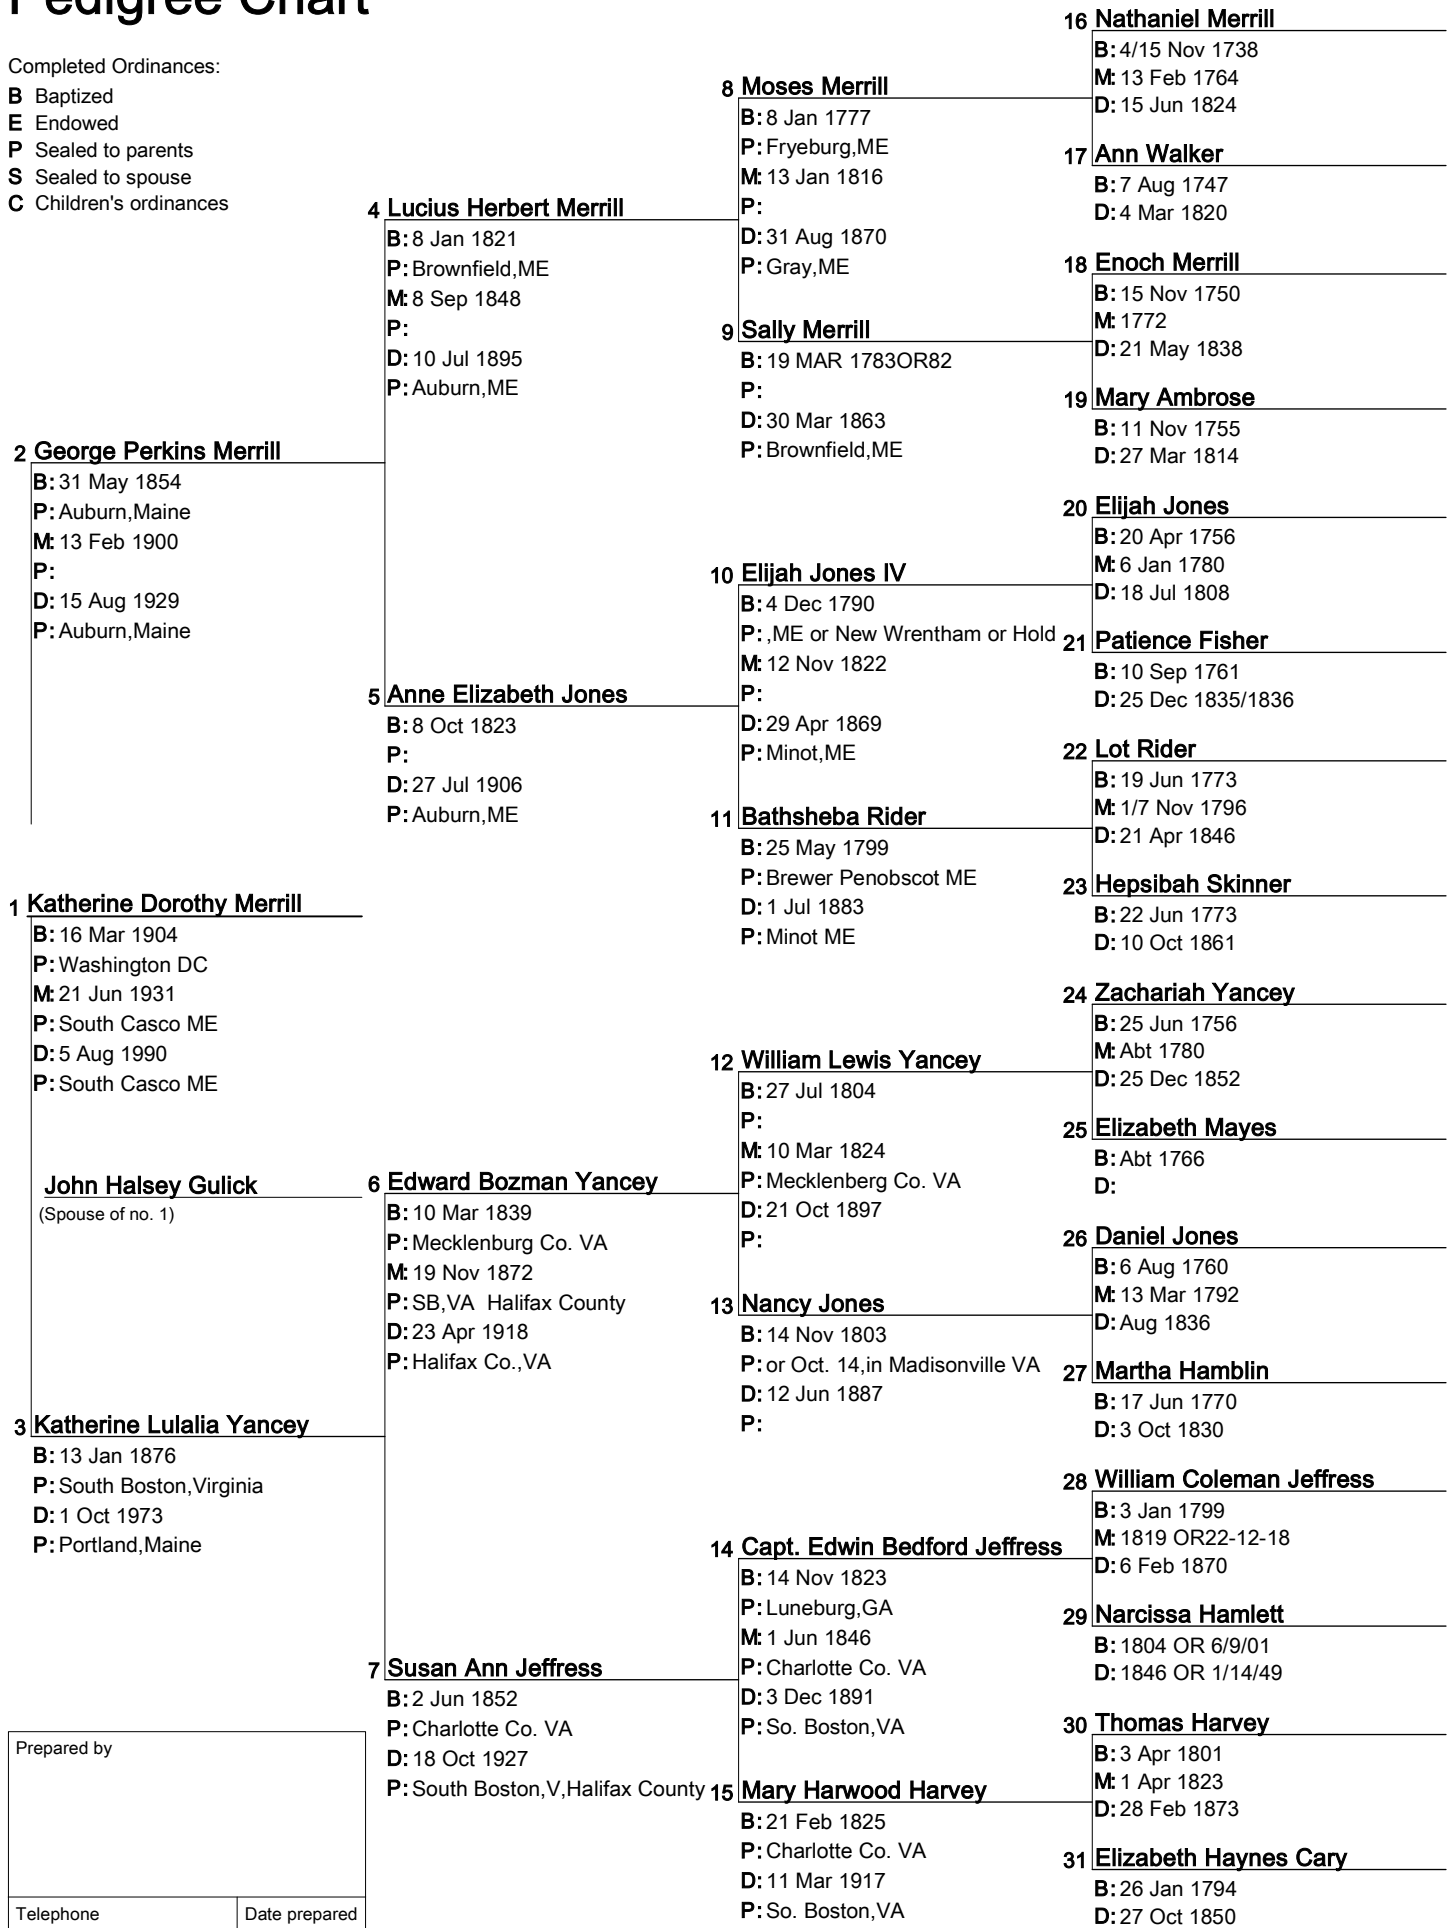

Pedigree Chart

Chart no. 1

Completed Ordinances:

- B** Baptized
- E** Endowed
- P** Sealed to parents
- S** Sealed to spouse
- C** Children's ordinances

Prepared by	
Telephone	Date prepared 22 Jan 2017